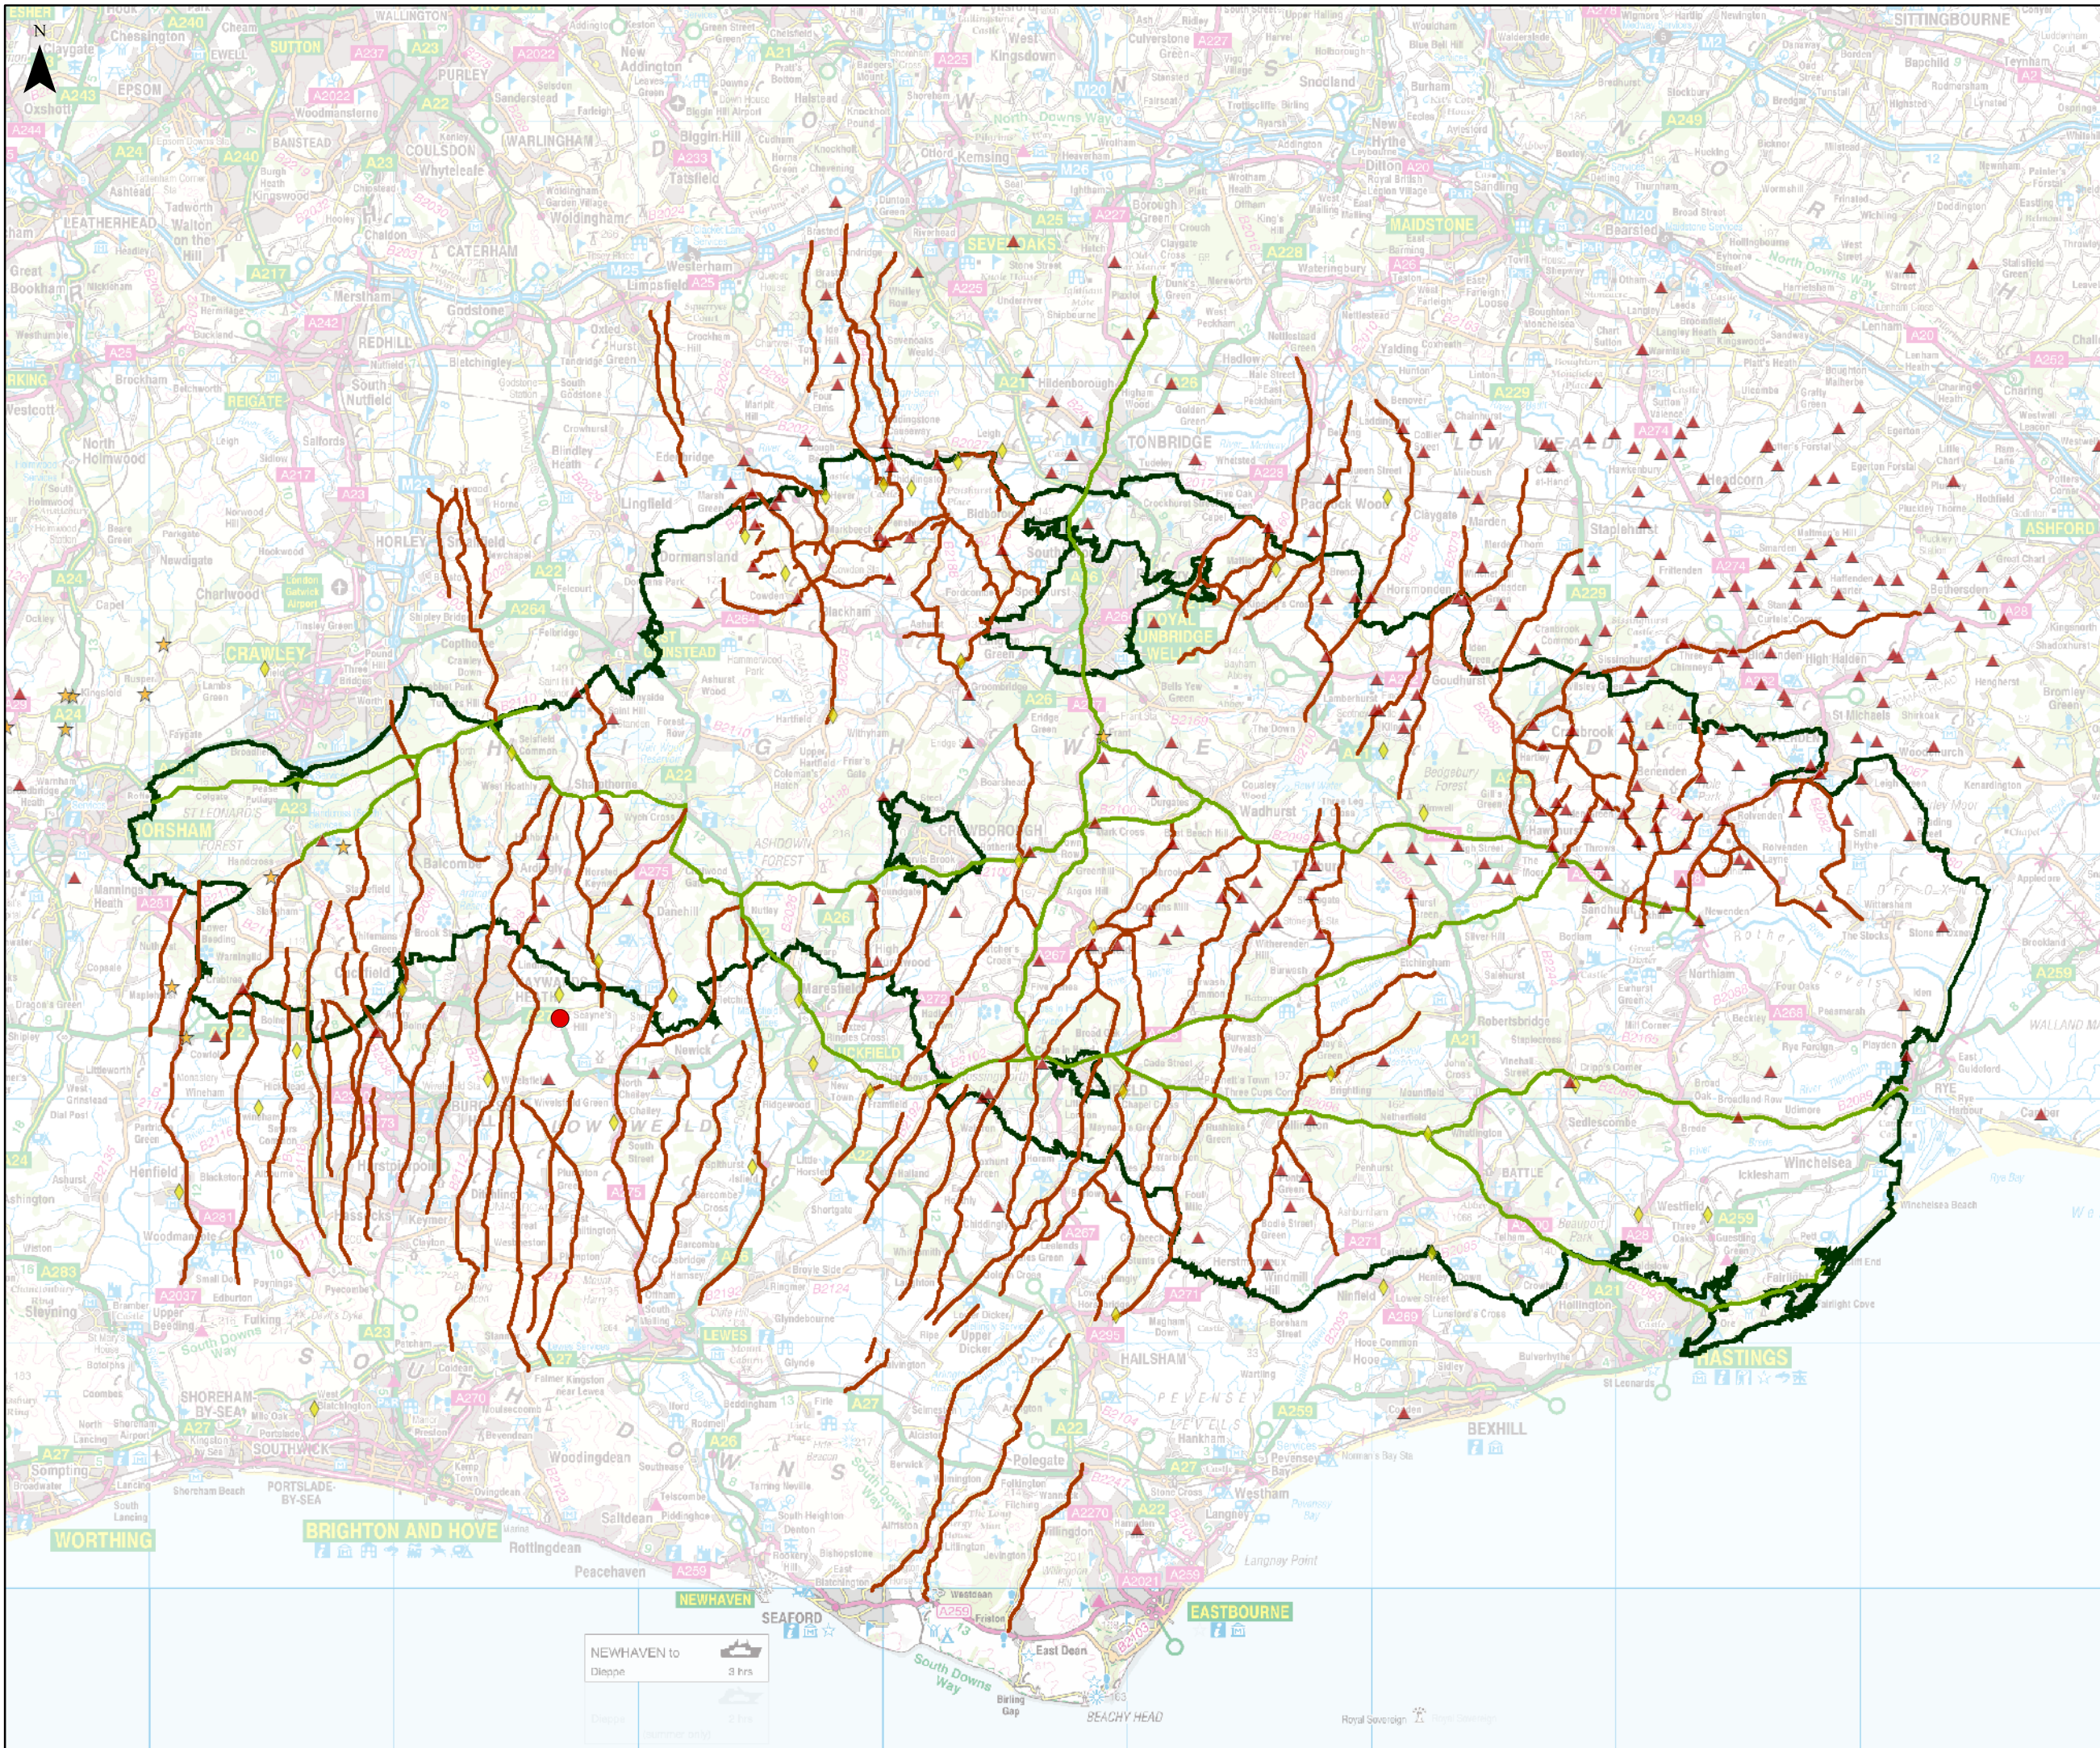

# Drove Roads in the High Weald for St. Augustine's CEP School

Education Resource

Find out about

KEY

- St Augustine's CEP School
- ▲ 'den Place Names
- ◆ 'field Place Names
- ★ 'fold Place Names
- Drove Roads**
- Drove
- Track
- High Weald AONB Boundary

Map Produced by the High Weald AONB Unit

[www.highweald.org](http://www.highweald.org)

This map is based upon or reproduced from Ordnance Survey material with the permission of Ordnance Survey on behalf of the Controller of Her Majesty's Stationery Office © Crown copyright. Unauthorised reproduction infringes Crown copyright and may lead to prosecution or civil proceedings.

Kent	County Council	100019238	(2009)
East Sussex	County Council	100019601	(2009)
West Sussex	County Council	100018485	(2009)
Surrey	County Council	100019613	(2009)

NEWHAVEN to Dieppe 3 hrs