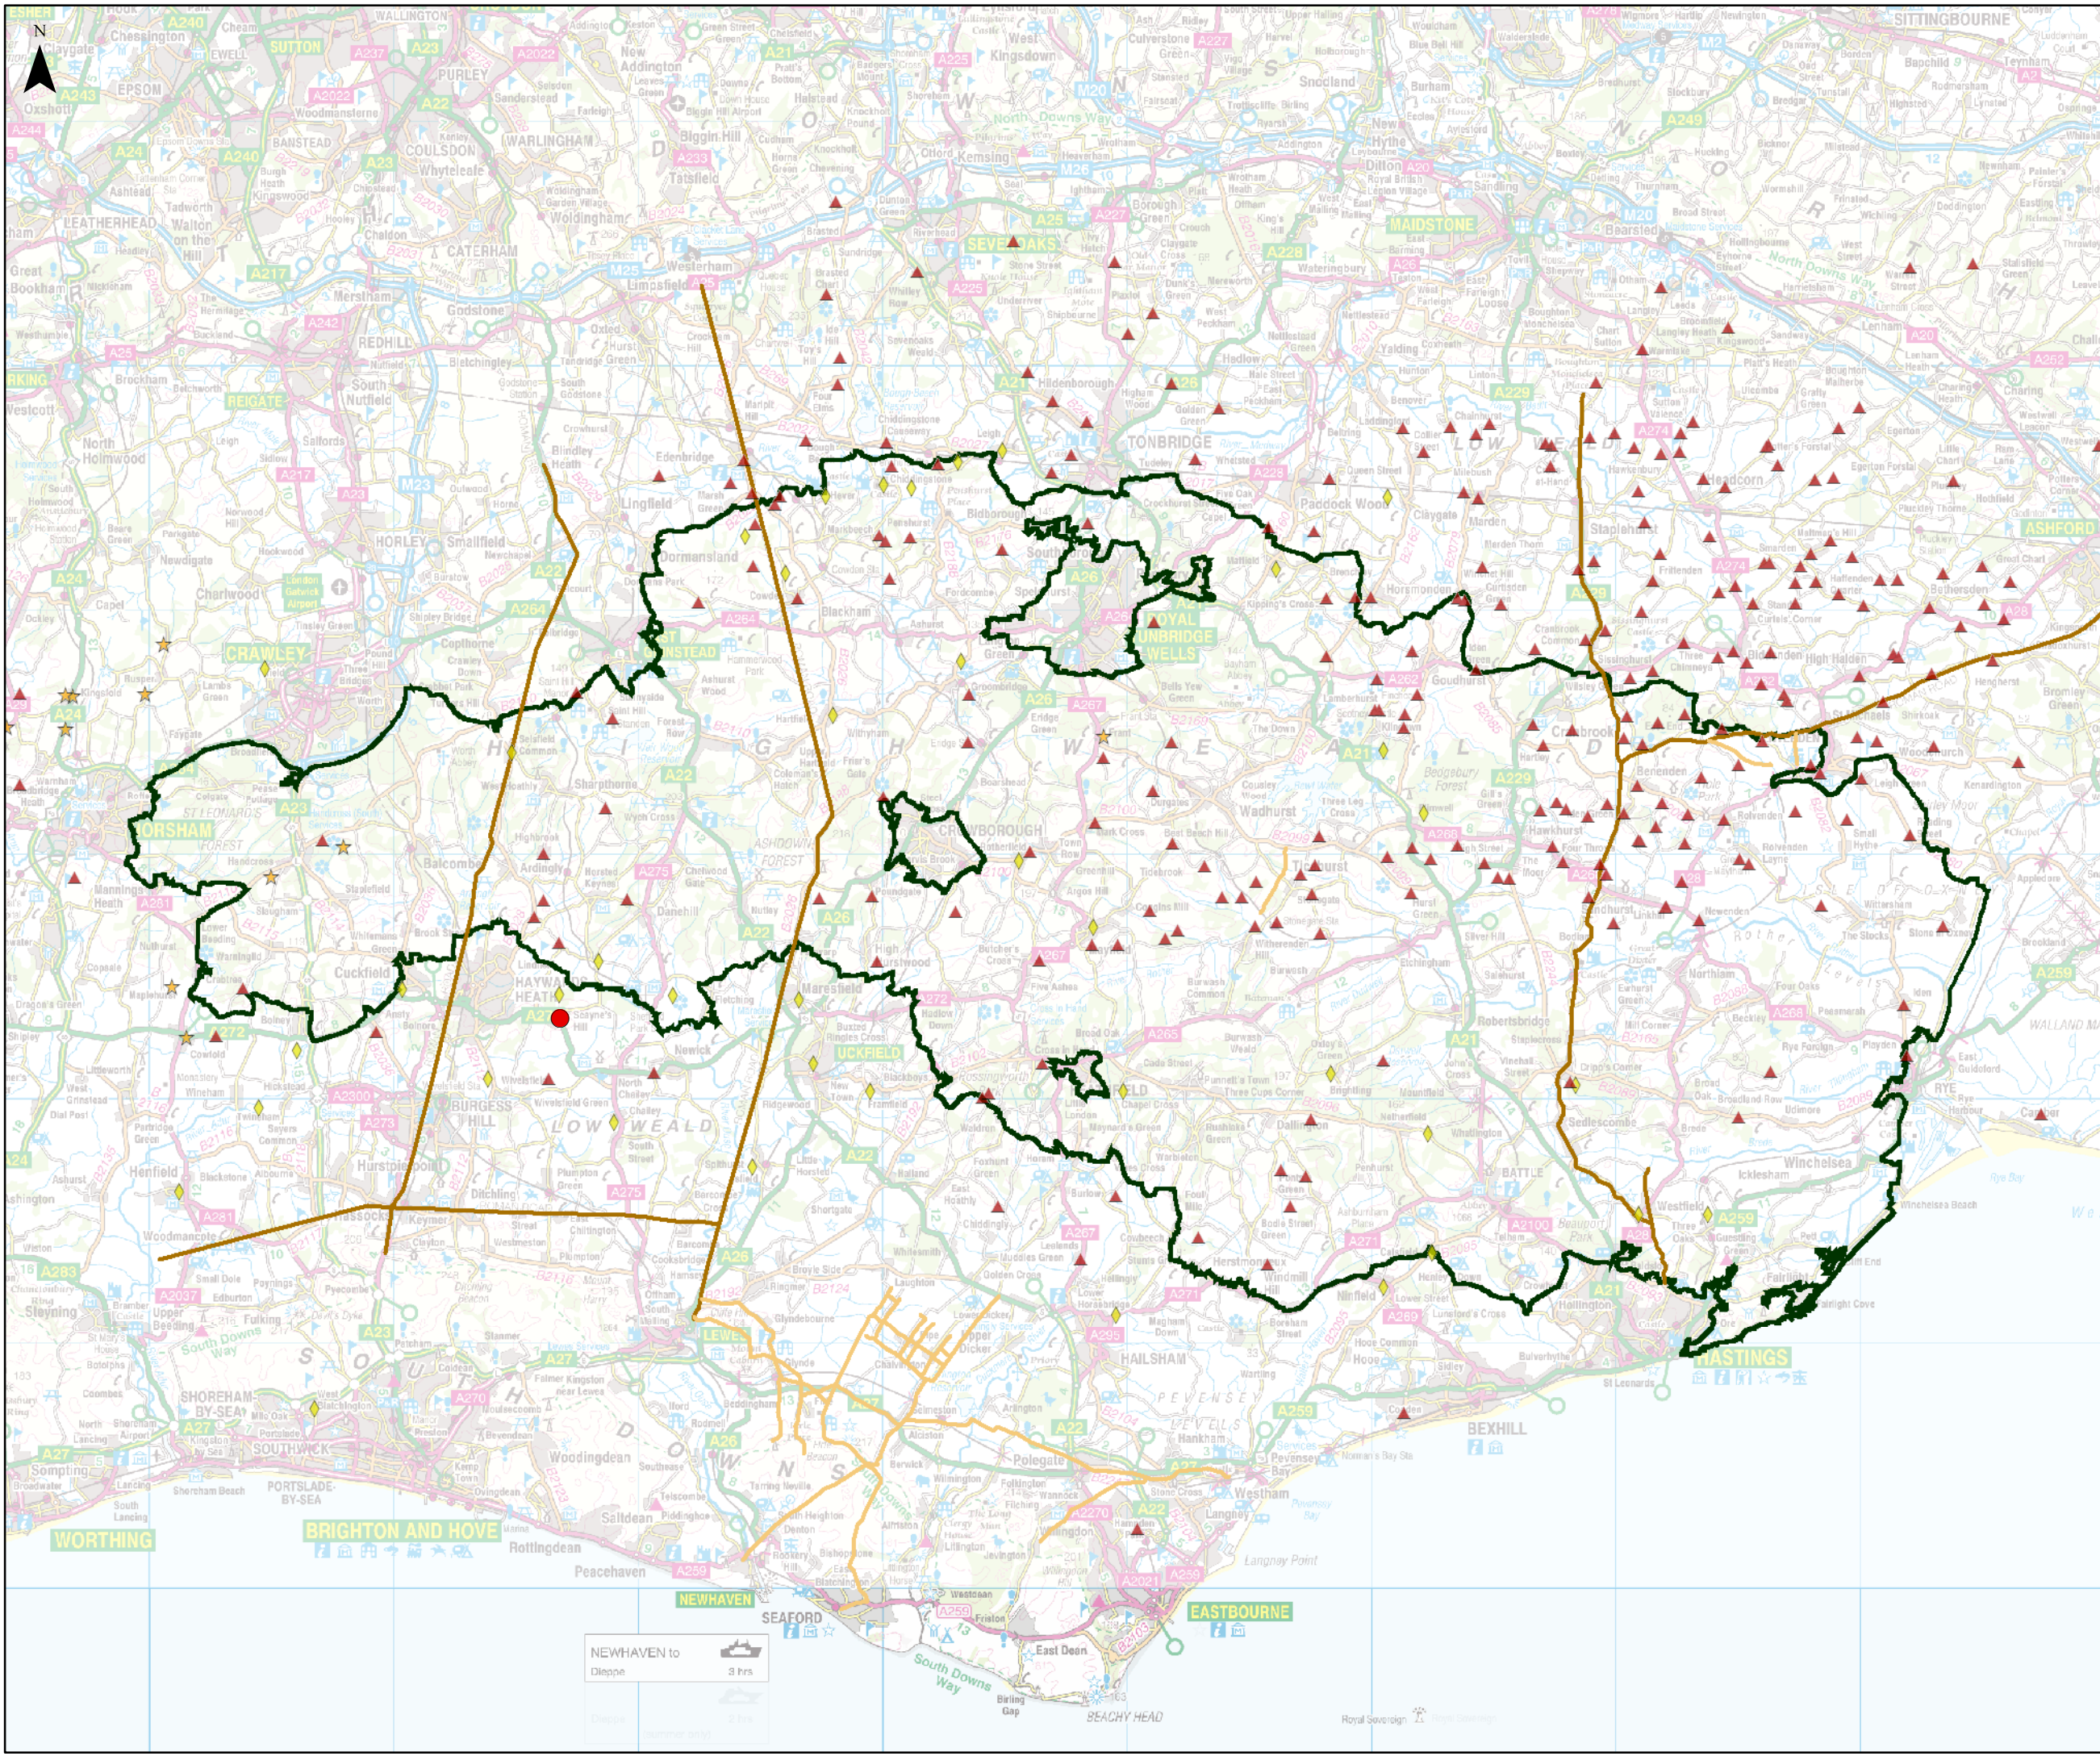

# Roman Roads in the High Weald for St. Augustine's CEP School

Education Resource

Find out about

KEY

- St Augustine's CEP School
- ▲ 'den Place Names
- ◆ 'field Place Names
- ★ 'fold Place Names
- Roman Roads
- Minor Roman Road
- Roman Road
- High Weald AONB Boundary

Map Produced by the High Weald AONB Unit

[www.highweald.org](http://www.highweald.org)

This map is based upon or reproduced from Ordnance Survey material with the permission of Ordnance Survey on behalf of the Controller of Her Majesty's Stationery Office © Crown copyright. Unauthorised reproduction infringes Crown copyright and may lead to prosecution or civil proceedings.

Kent	County Council	100019238	(2009)
East Sussex	County Council	100019601	(2009)
West Sussex	County Council	100018485	(2009)
Surrey	County Council	100019613	(2009)