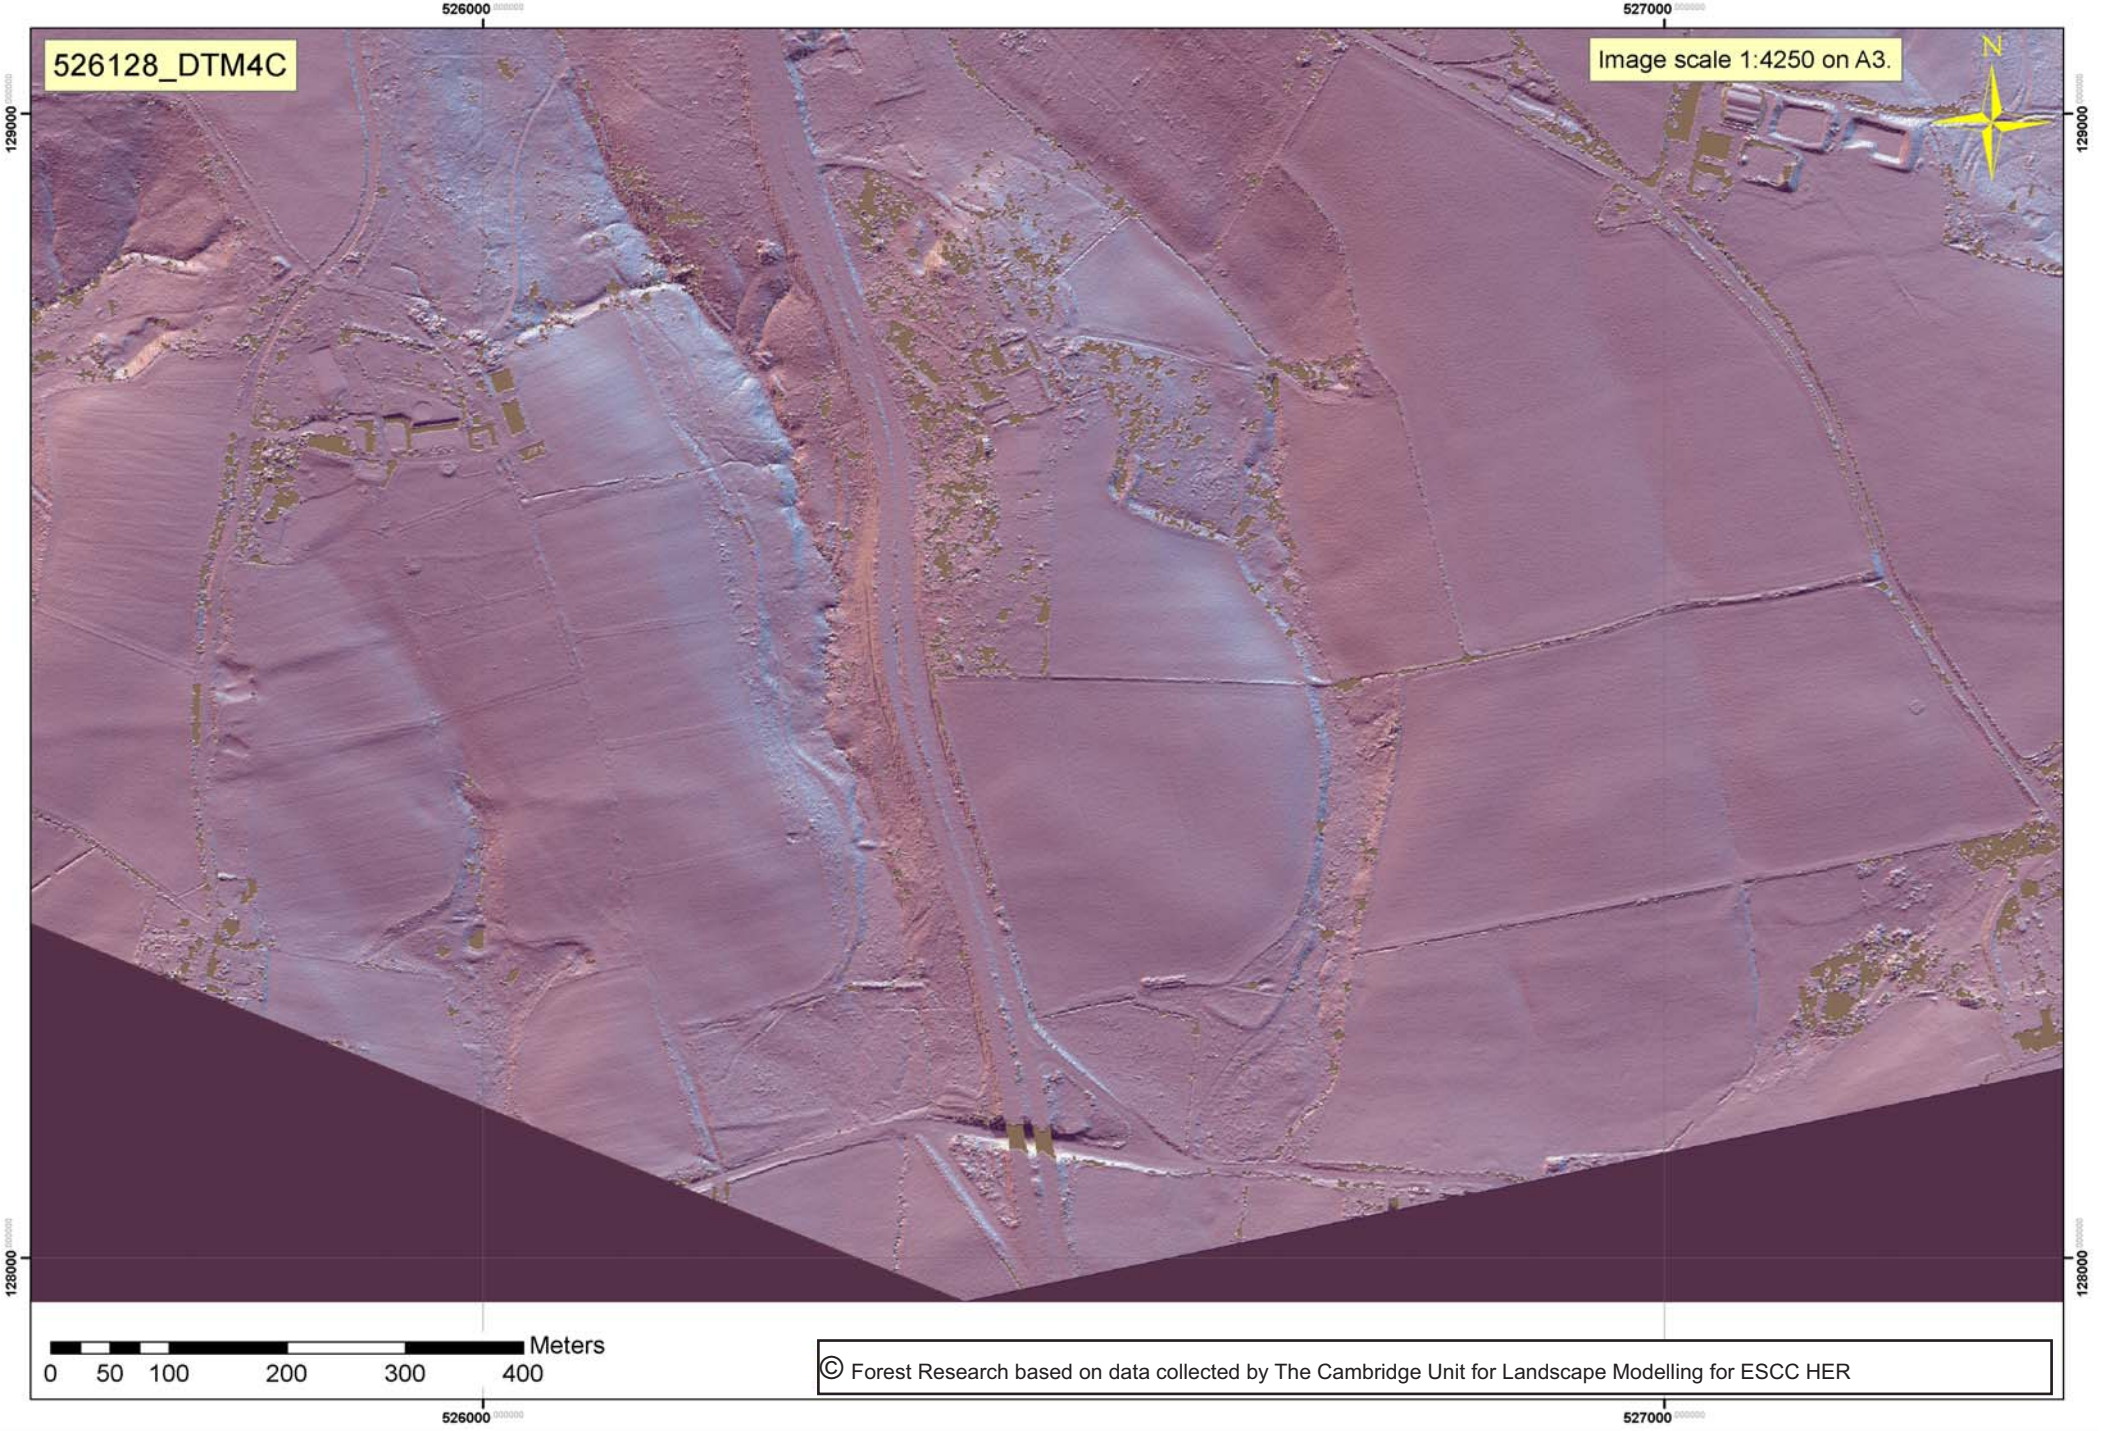

526128_DTM4C

Image scale 1:4250 on A3.

0 50 100 200 300 400 Meters

© Forest Research based on data collected by The Cambridge Unit for Landscape Modelling for ESCC HER

526000

527000