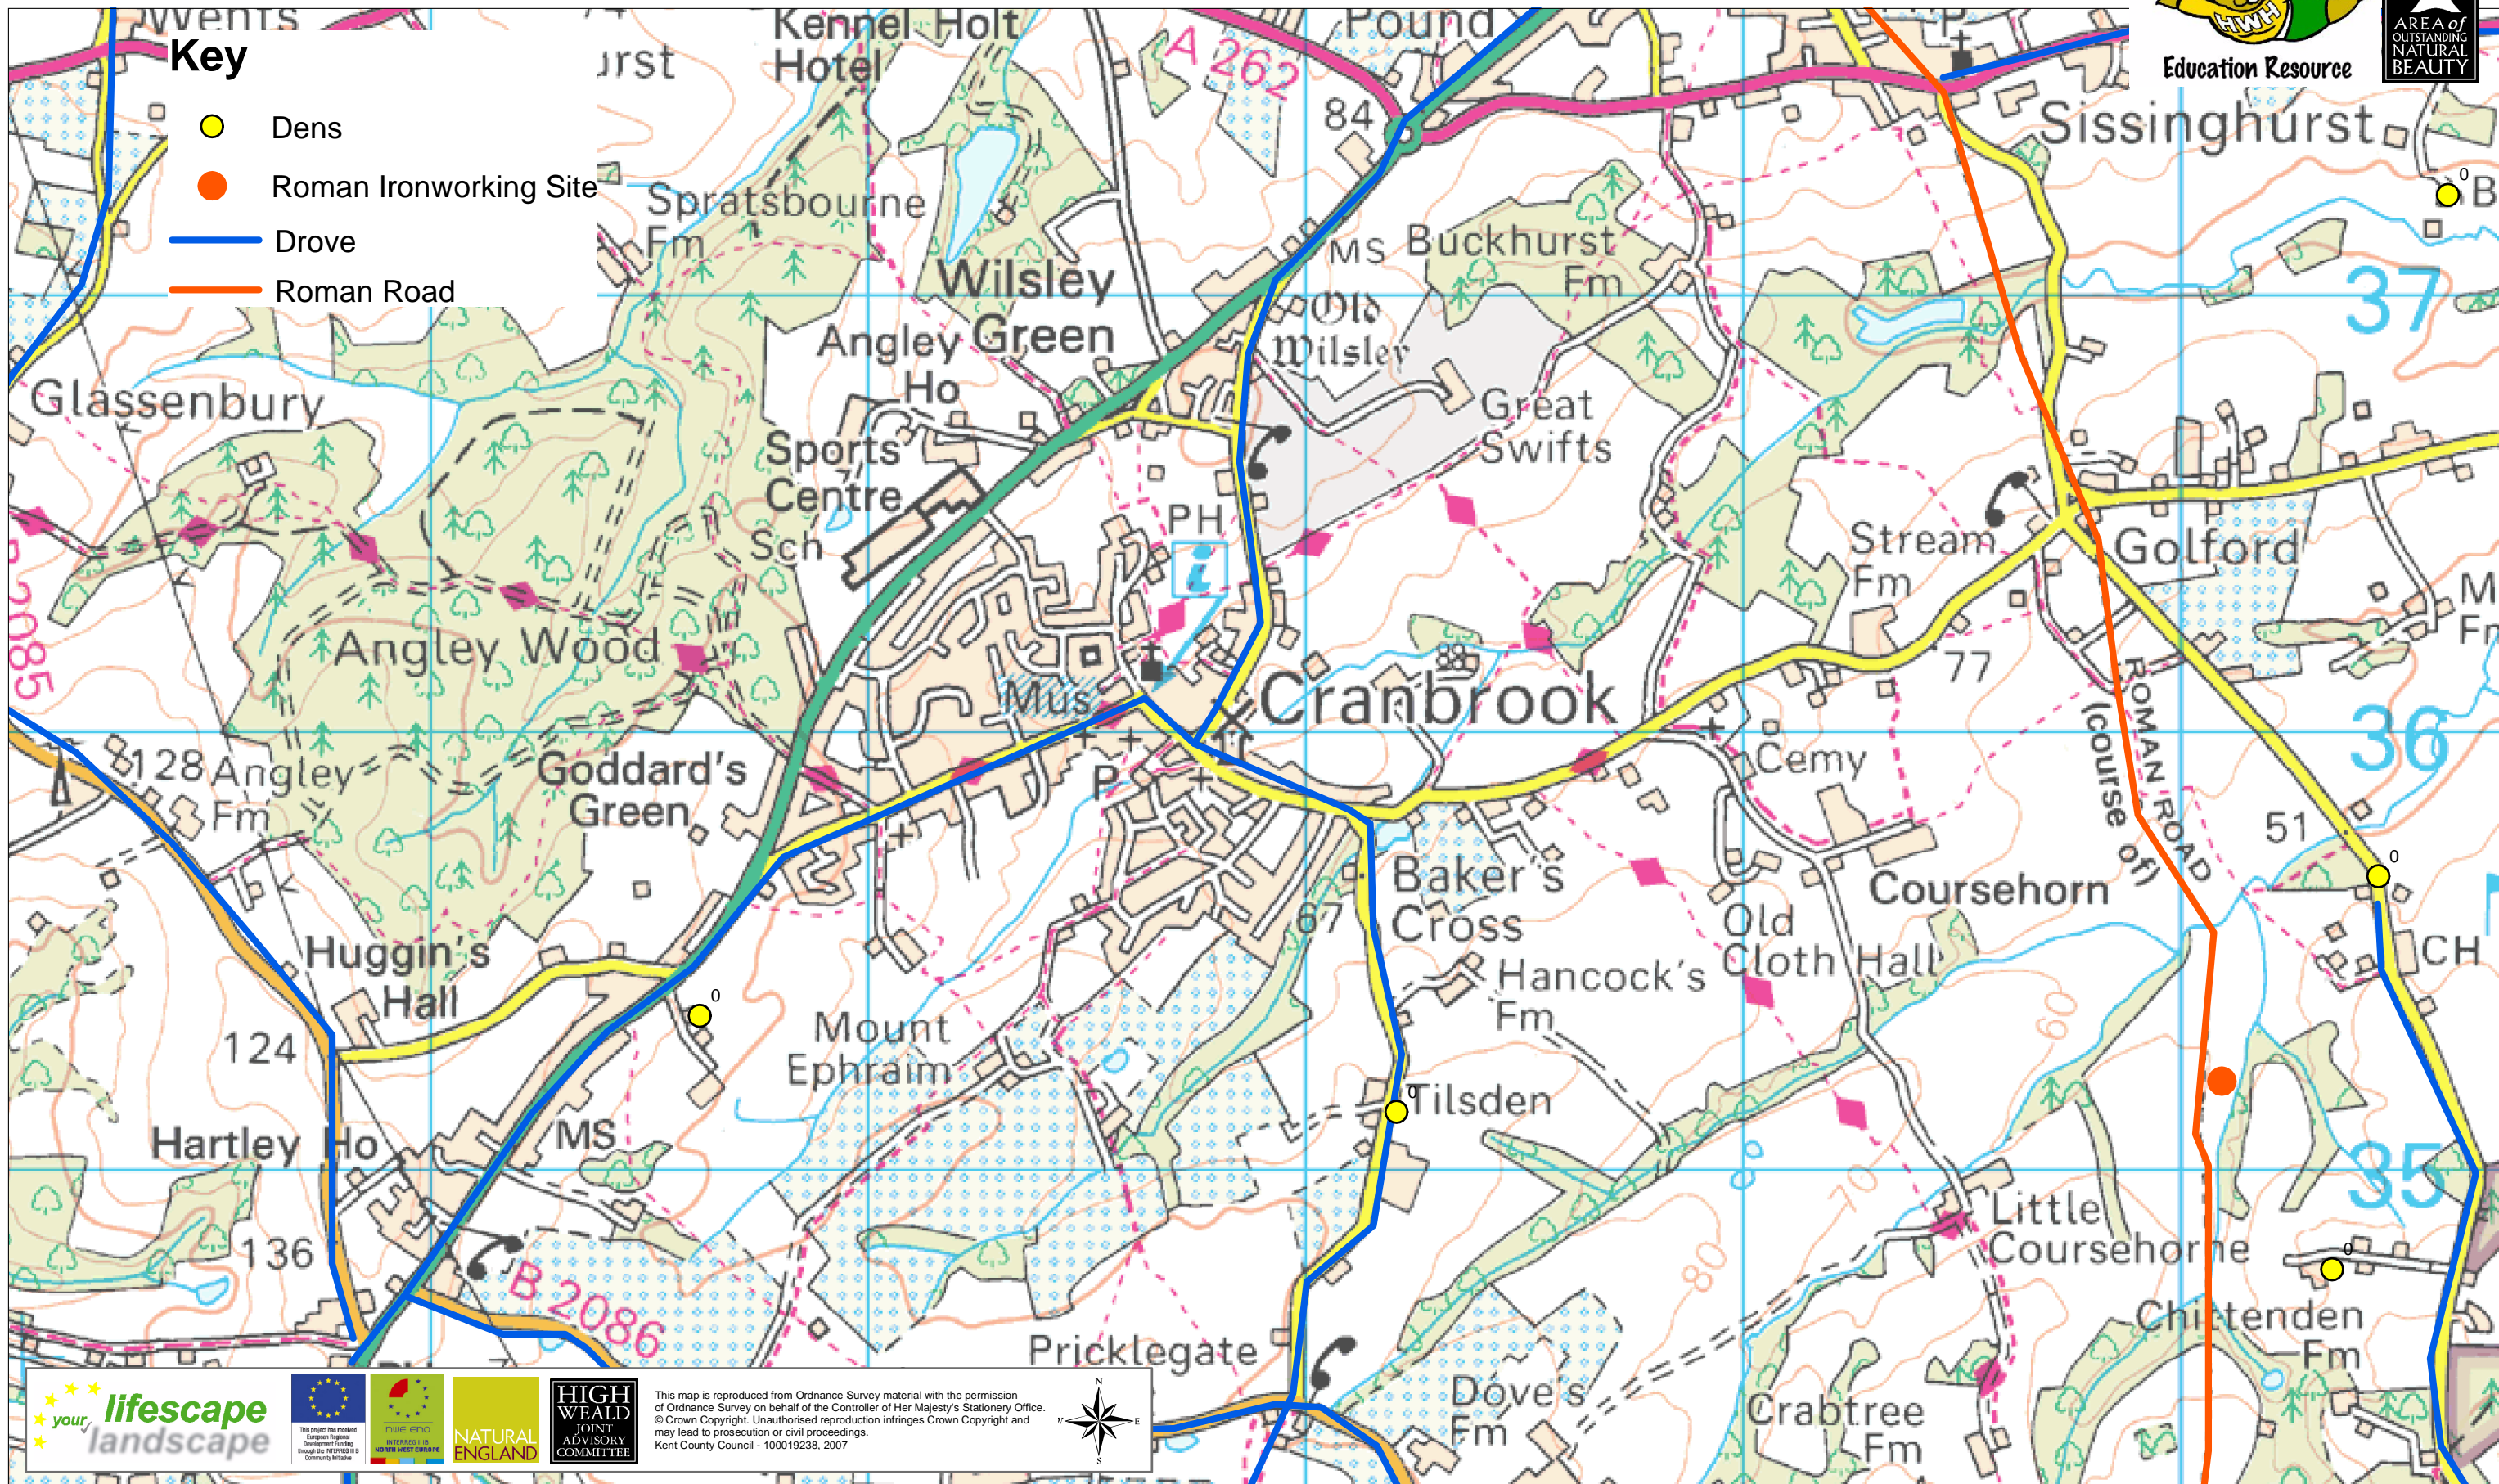

Cranbrook Historical Features

This map is reproduced from Ordnance Survey material with the permission of Ordnance Survey on behalf of the Controller of Her Majesty's Stationery Office. © Crown Copyright. Unauthorised reproduction infringes Crown Copyright and may lead to prosecution or civil proceedings. Kent County Council - 100019238, 2007