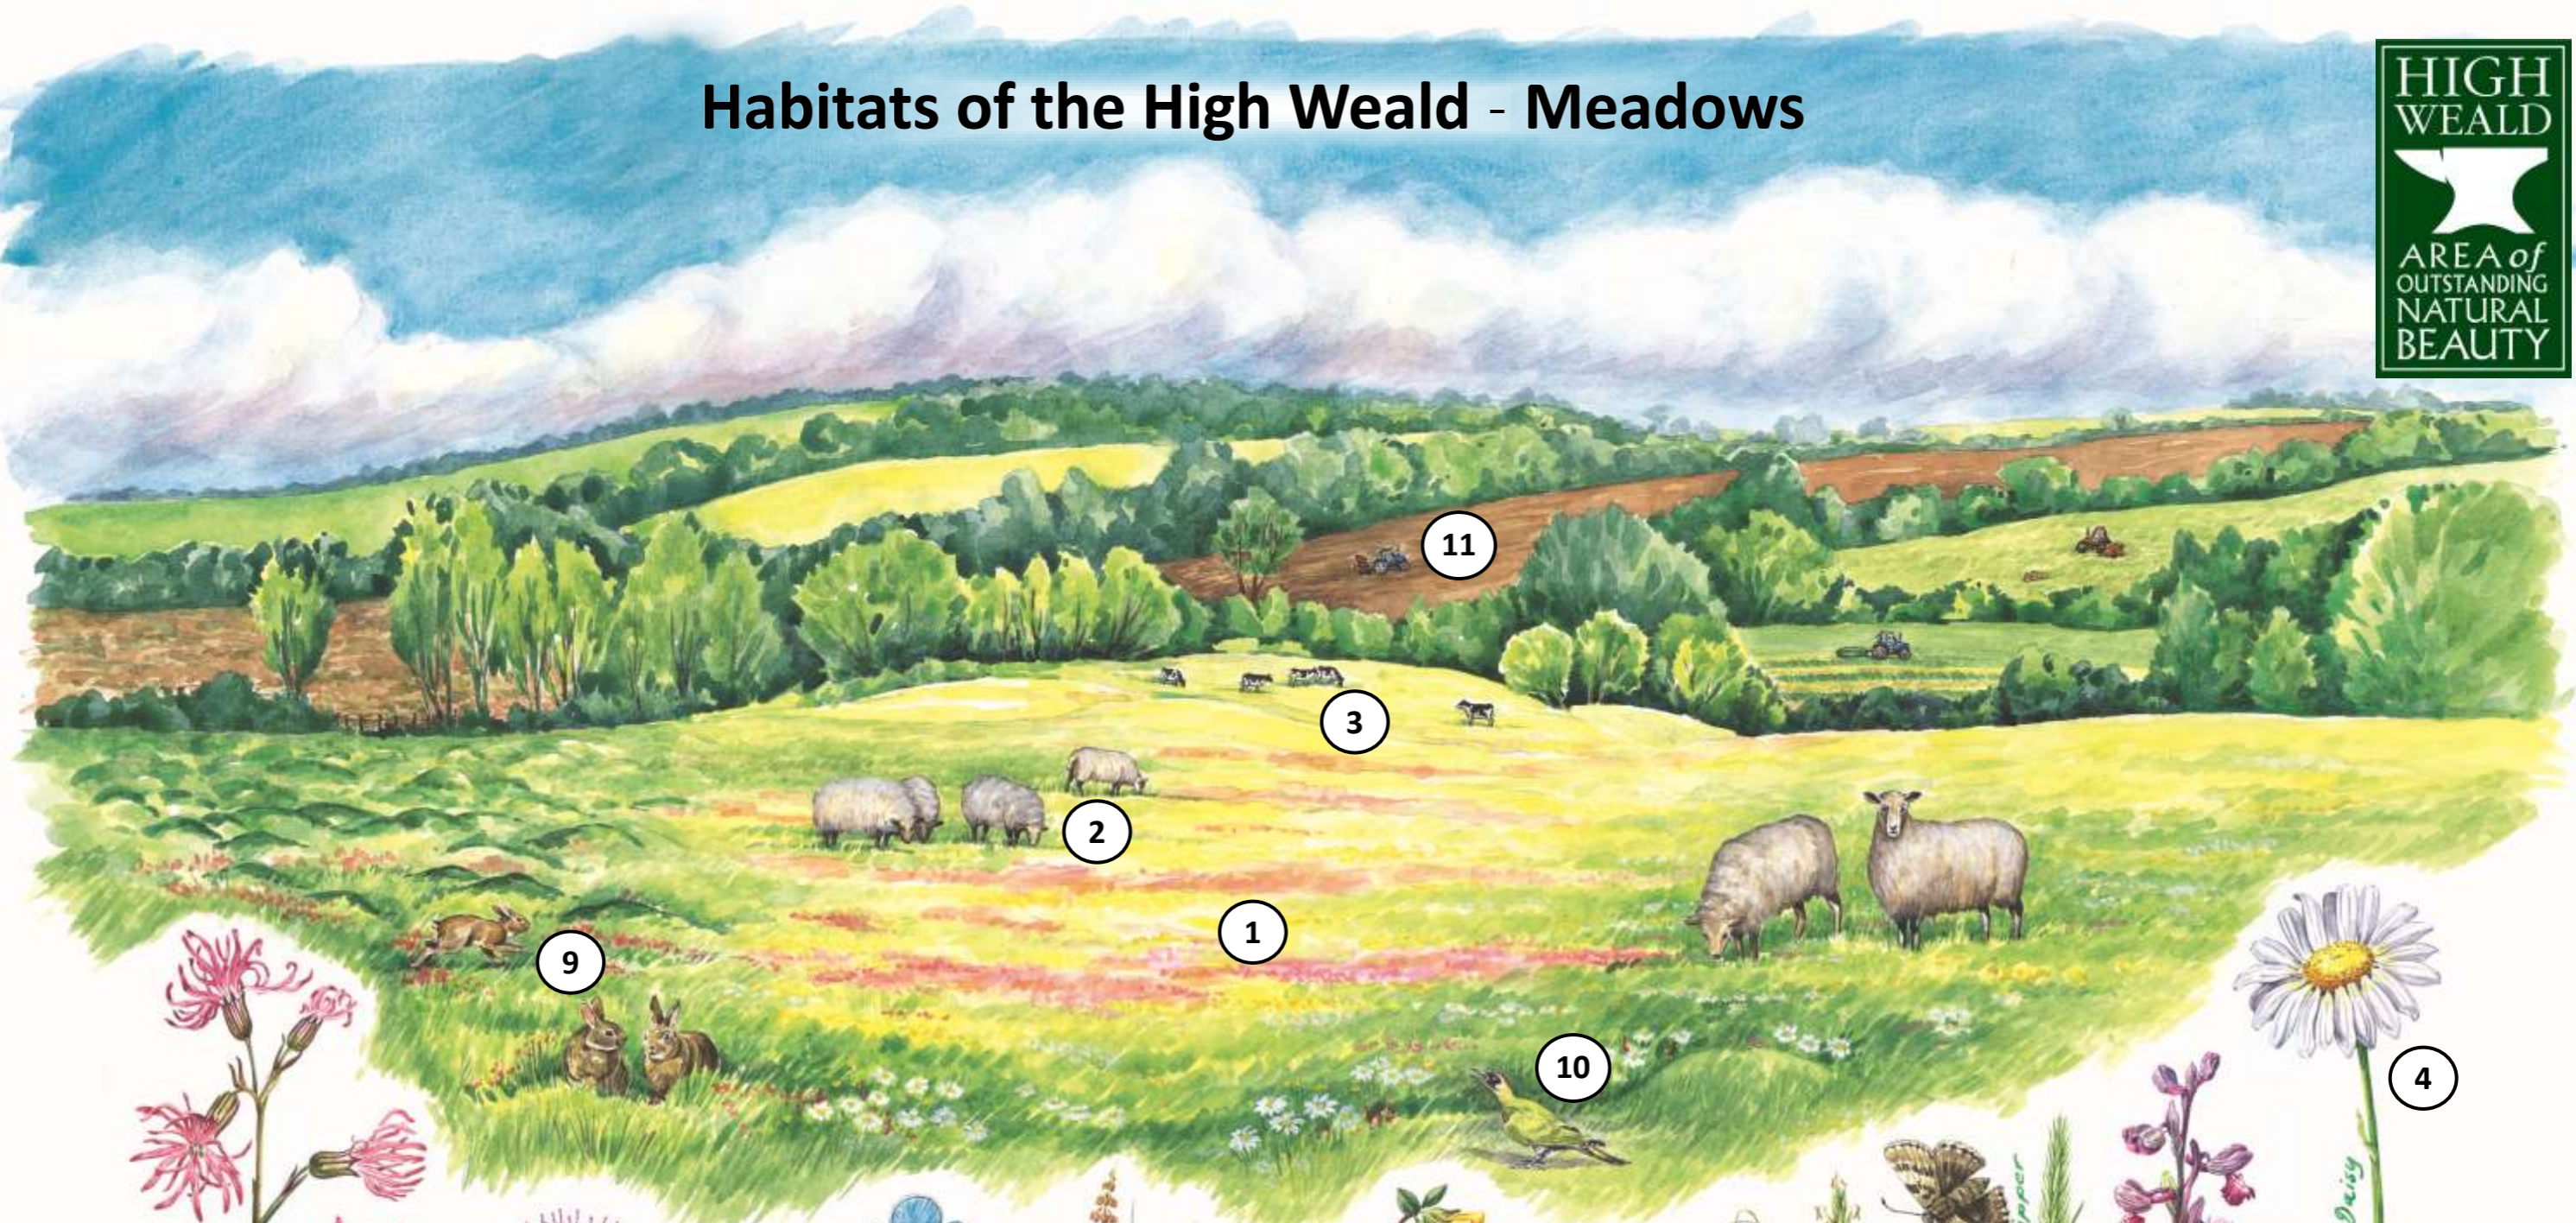

# Habitats of the High Weald - Meadows

Ragged Robin

Common Knapweed

Devil's-Bit Scabious

Common Blue Butterfly

Small Copper Butterfly

Common Sorrel

Burnet Moths