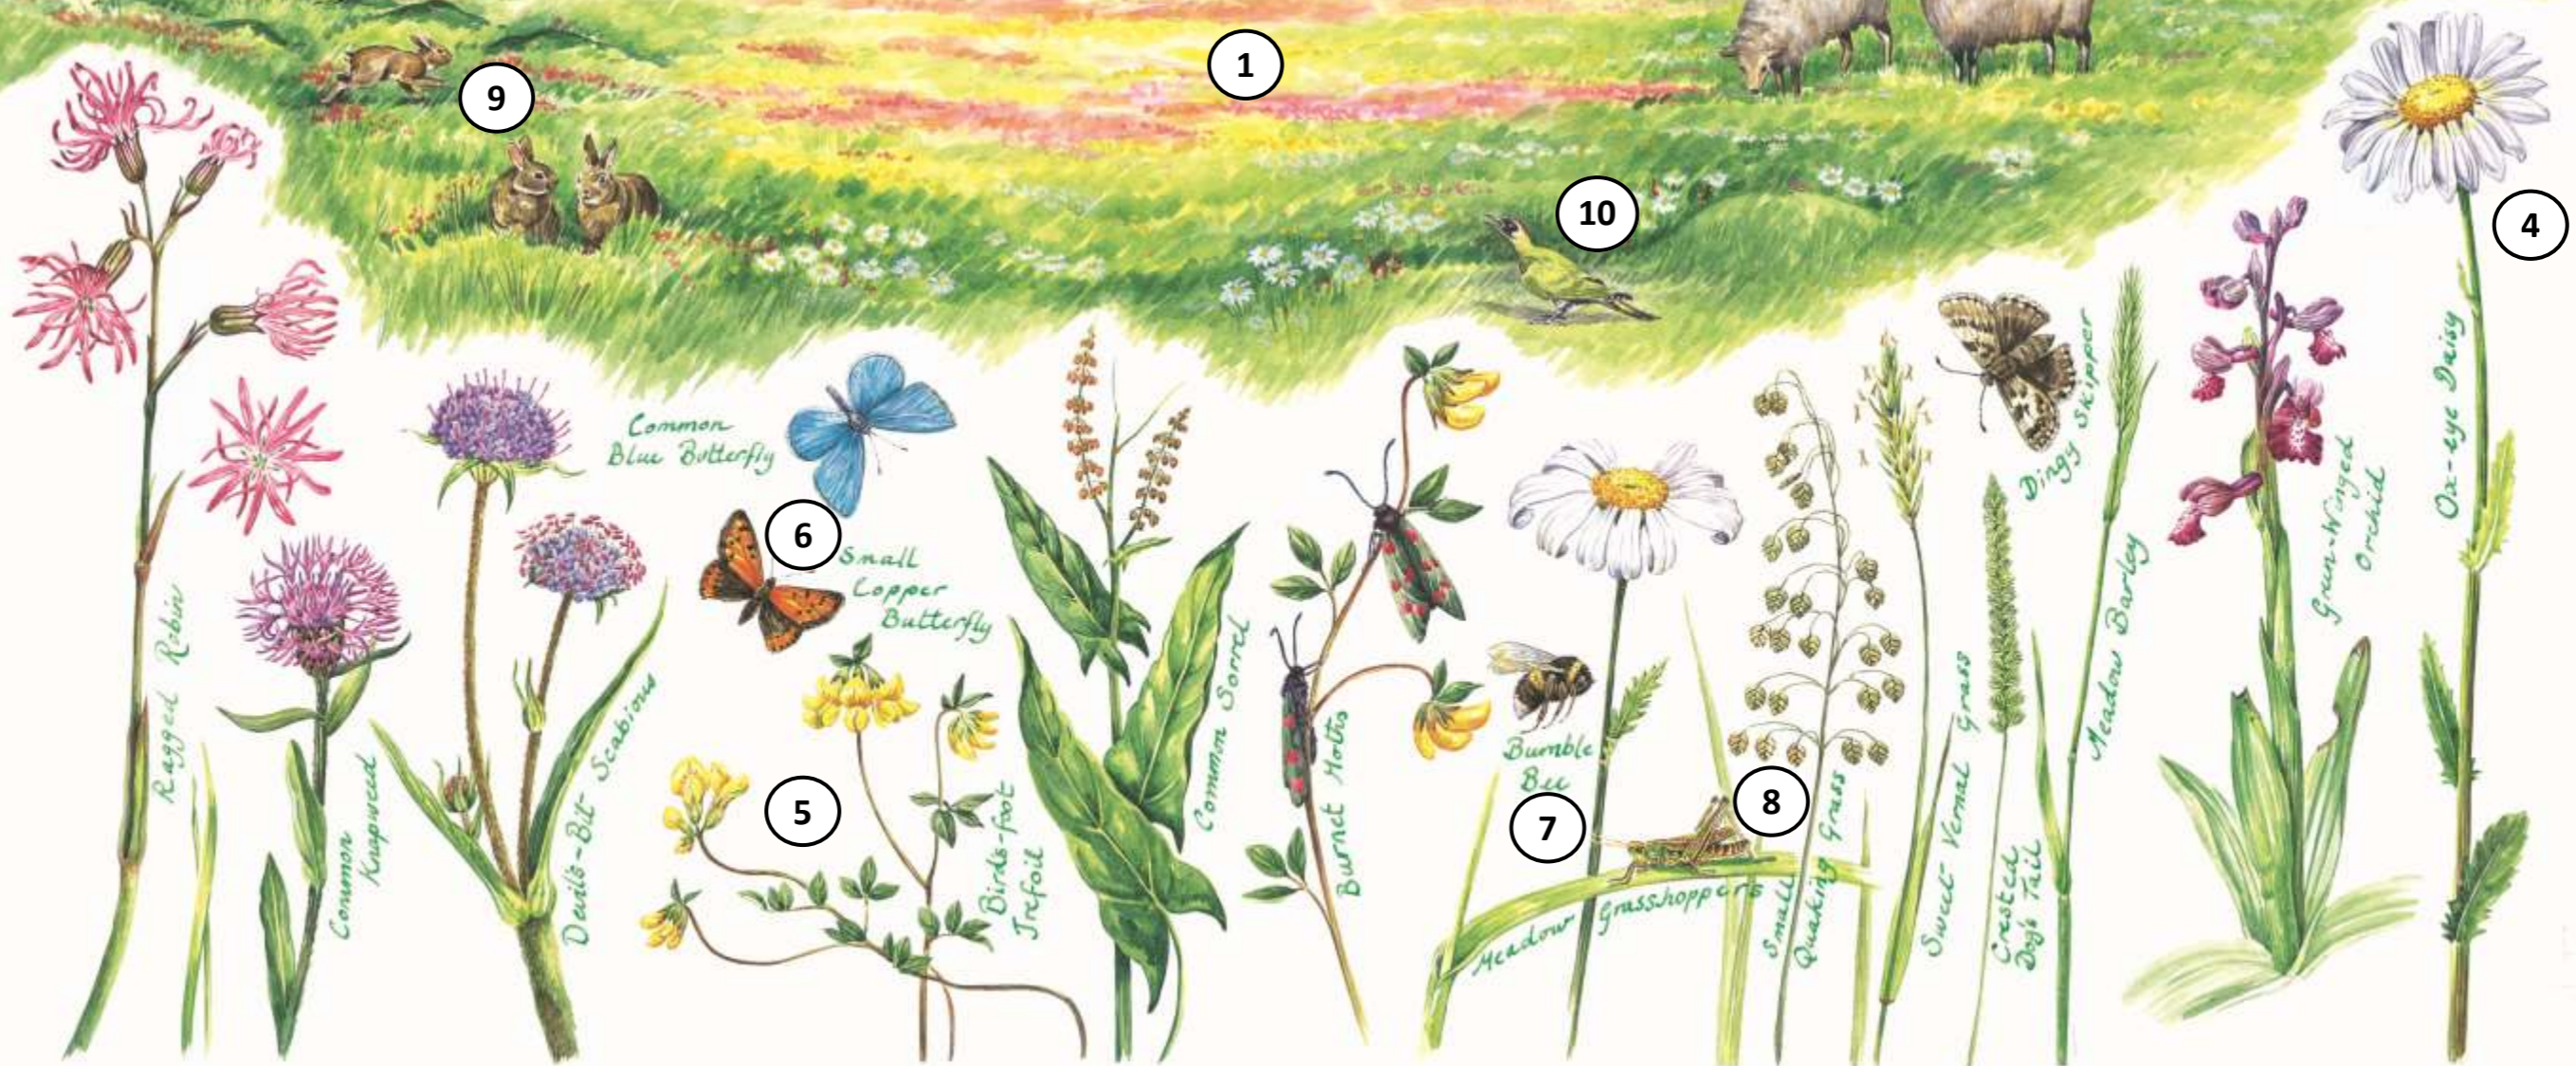

# Habitats of the High Weald - Meadows

Ragged Robin

Common Knapweed

Devil's-Bit Scabious

Common Blue Butterfly

Small Copper Butterfly

Common Sorrel

Burnet Moths

Bumble Bee

Small Quaking Grass

Sweet Vernal Grass

Crested Dog's Tail

Meadow Barley

Dainty Skipper

Green-winged Orchid

Ox-eye Daisy